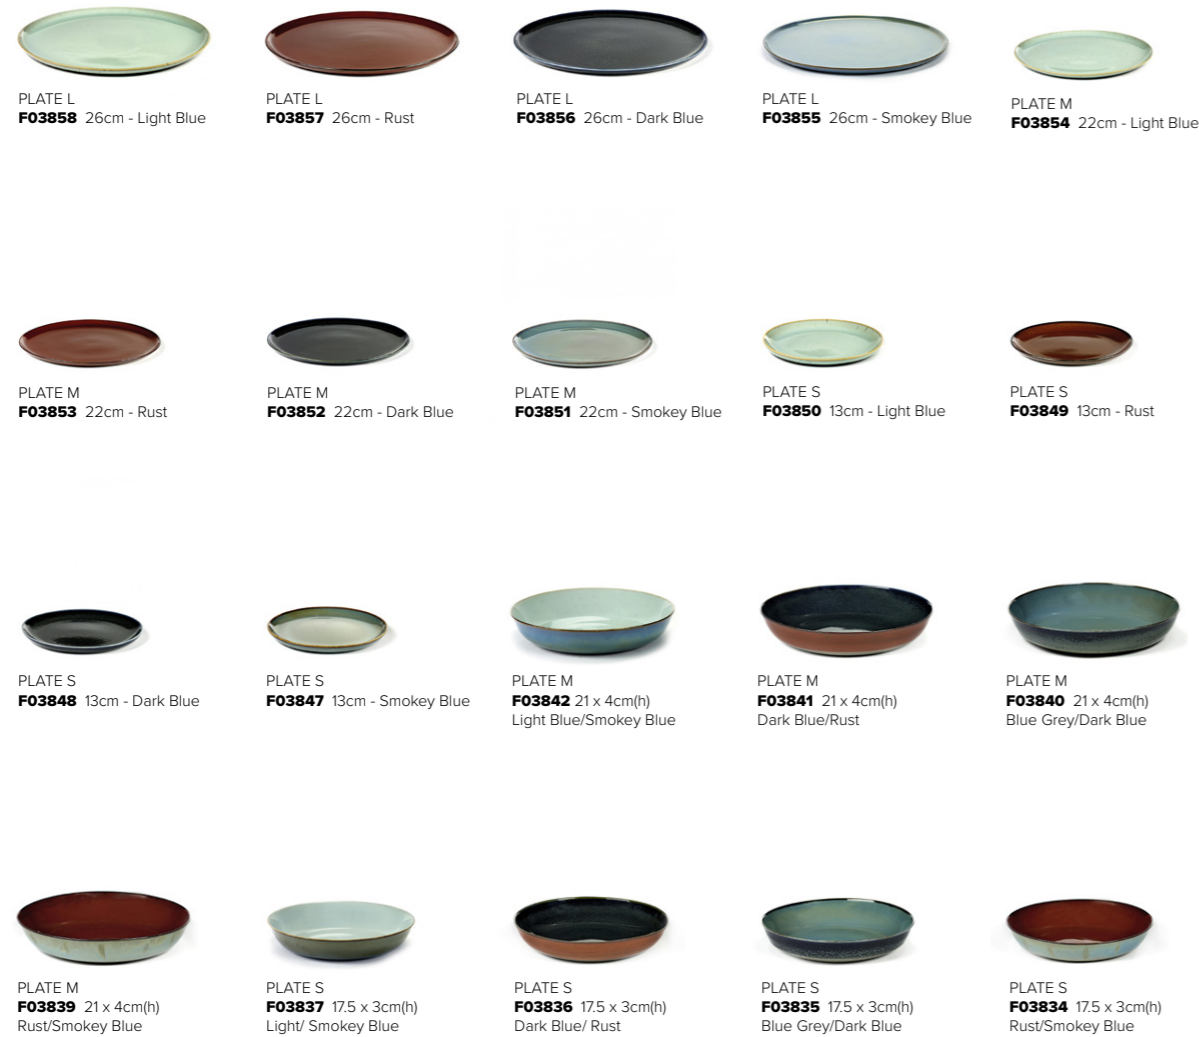

PLATES & BOWLS

 ● DUSK SERVING PLATE F03804 31 x 3cm	 ● DUSK ROUND PLATE F03803 26.8cm - Large	 ● DUSK ROUND PLATE F03802 20.5cm - Medium	 ● DUSK ROUND PLATE F03801 14.5cm - Small	 DUSK FLAT PLATE F03813 25 x 1cm
 DUSK STRAIGHT PLATE F03807 25.5cm - Large	 DUSK STRAIGHT PLATE F03806 20.3cm - Medium	 ● DUSK STRAIGHT PLATE F03805 11cm - Small	 DUSK ROUND BOWL F03812 15cm-XL	 DUSK ROUND BOWL F03811 14cm-Large
 ● DUSK ROUND BOWL F03810 11.5cm - Medium	 ● DUSK ROUND BOWL F03809 9.5cm - Small	 ● DUSK STRAIGHT BOWL F03808 8.2 x 5.2cm	 DUSK DOUBLE BOWL F03816 17.5 x 4cm	 ● DUSK DOUBLE BOWL F03815 9 x 4cm
 ● DUSK SERVING BOWL F03819 8 x 4.5cm	 ● DUSK COFFEE CUP F03818 7.8 x 7.5cm	 ● DUSK ESPRESSO CUP F03817 6.5 x 6cm		

● CORE STOCK ITEMS
All other products are available upon request and are subject to delivery times

For full product selection please visit our website www.goodf.co.uk and register your details to see all prices.

PLATES & BOWLS

- **CORE STOCK ITEMS**
All other products are available upon request and are subject to delivery times

For full product selection please visit our website www.goodf.co.uk  and register your details to see all prices.