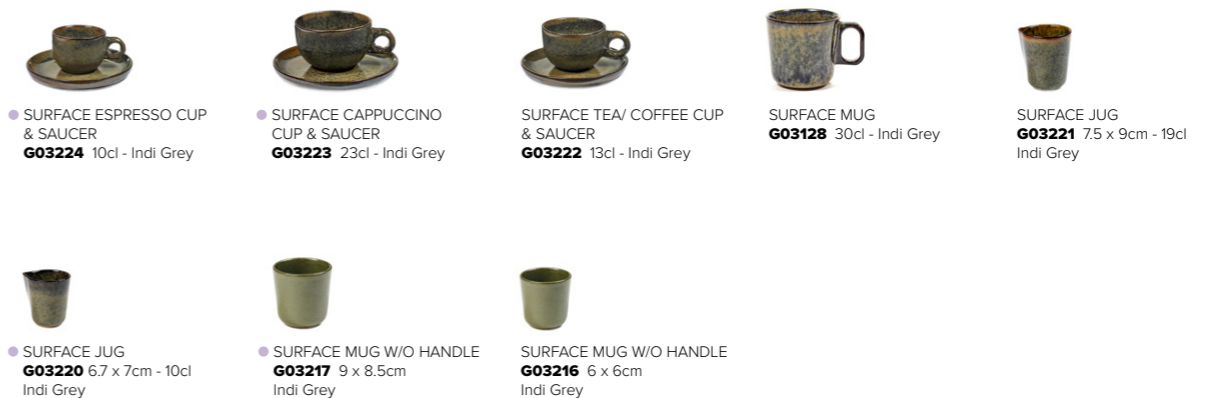

BEVERAGE SERVICE

- CORE STOCK ITEMS
  All other products are available upon request and are subject to delivery times

For full product selection please visit our website www.goodf.co.uk and register your details to see all prices.

Tel: 0844 3345232 | Email: sales@goodf.co.uk