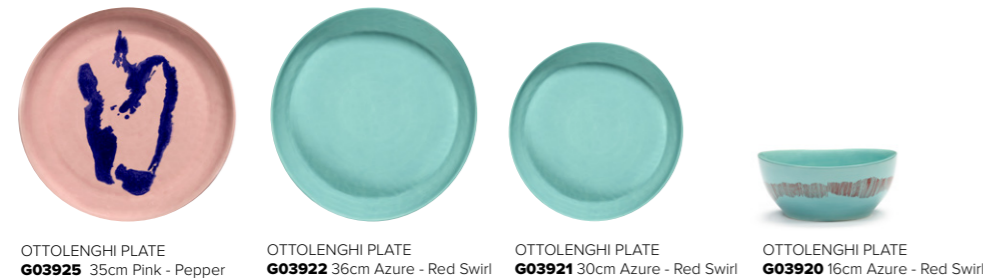

OTTOLENGHI PLATE
G03925 35cm Pink - Pepper

OTTOLENGHI PLATE
G03922 36cm Azure - Red Swirl

OTTOLENGHI PLATE
G03921 30cm Azure - Red Swirl

OTTOLENGHI PLATE
G03920 16cm Azure - Red Swirl

- **CORE STOCK ITEMS**
  All other products are available upon request and are subject to delivery times

For full product selection please visit our website www.goodf.co.uk and register your details to see all prices.

Tel: 0844 3345232 | Email: sales@goodf.co.uk