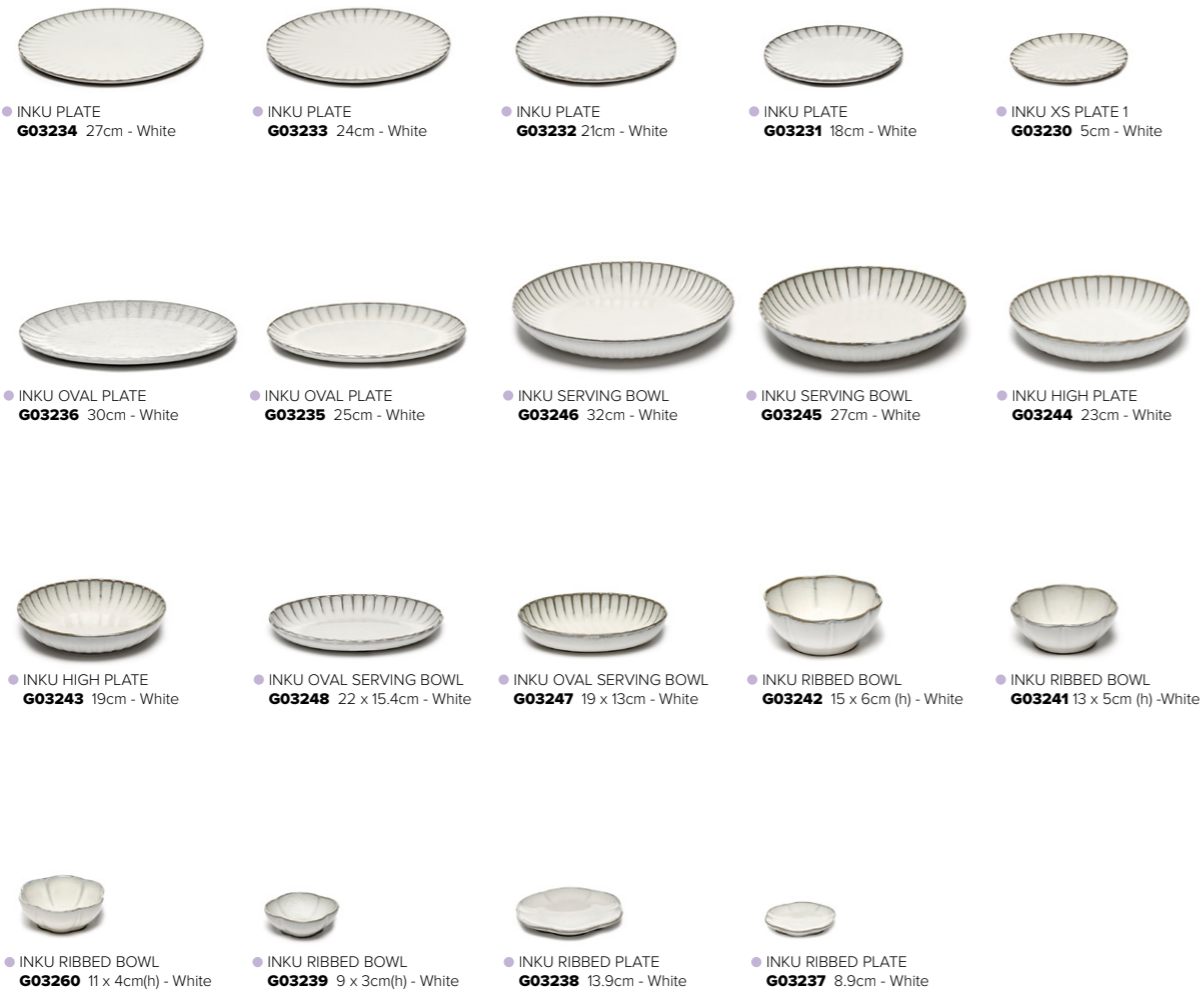

Inku

- Japanese inspired design with clear references to shell shapes, blossoms and the abstract structures of nature
- Reactive and semi reactive glazes
- Microwave and dishwasher safe

PLATES & BOWLS

- **CORE STOCK ITEMS**
  All other products are available upon request and are subject to delivery times

For full product selection please visit our website www.goodf.co.uk and register your details to see all prices.

Tel: 0844 3345232 | Email: sales@goodf.co.uk