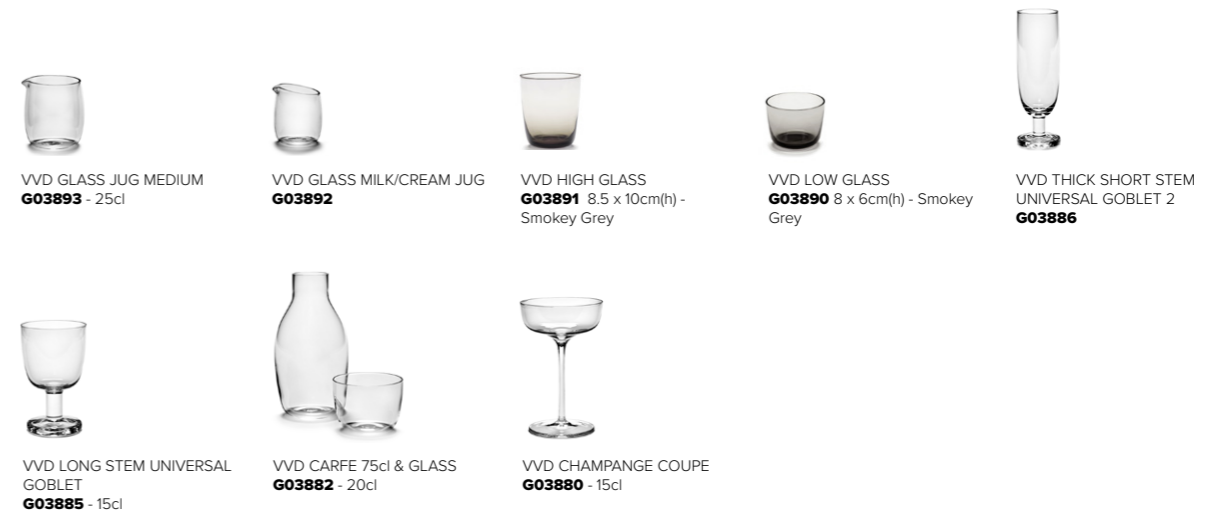

GLASSWARE

● **CORE STOCK ITEMS**
All other products are available upon request and are subject to delivery times

For full product selection please visit our website www.goodf.co.uk and register your details to see all prices.

Tel: 0844 3345232 | Email: sales@goodf.co.uk